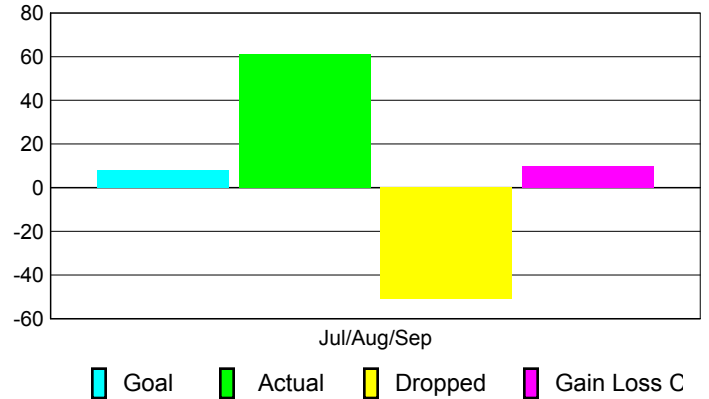

Membership Results 2010-2011

Goal, New, Dropped, Gain/Loss